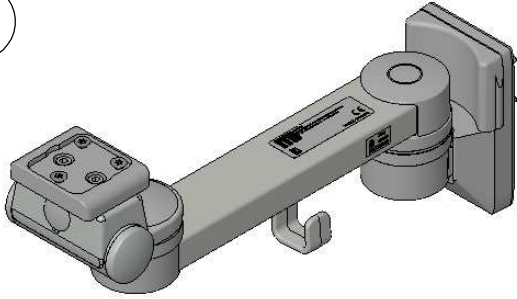

1.

2.

3.

4.

5.

ITD GmbH
Sportplatzstraße 3 - 84381 Johanniskirchen - Germany
Tel. +49-89-61 44 25-0 - Fax +49-89-61 44 25-20
sales@itd-cart.com - www.itd-cart.com

MA.0215.799
005/ 22.01.2014