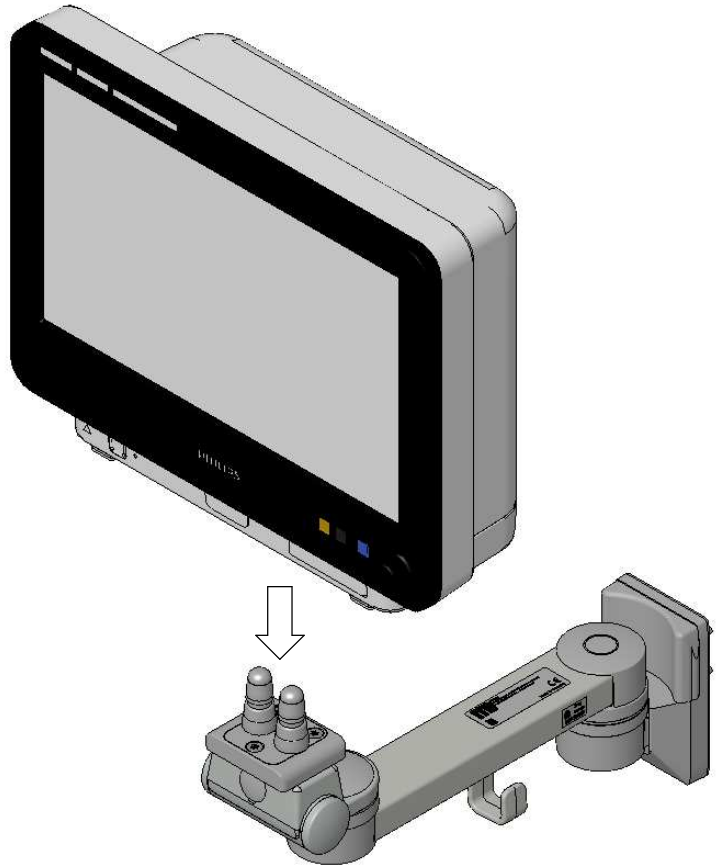

1.

2.

3.

4.

5.

ITD GmbH
Sportplatzstraße 3 - 84381 Johanniskirchen - Germany
Tel. +49-89-61 44 25-0 - Fax +49-89-61 44 25-20
sales@itd-cart.com - www.itd-cart.com

MA.0215.799
005/ 22.01.2014