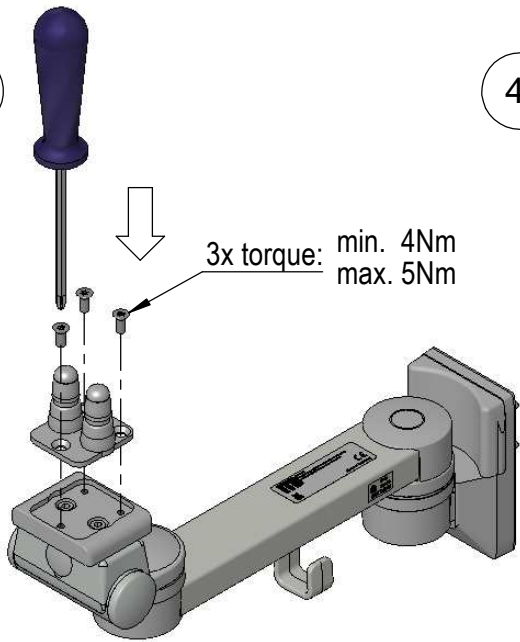

1.

2.

3.

4.

5.

ITD GmbH
Sportplatzstraße 3 - 84381 Johanniskirchen - Germany
Tel. +49-89-61 44 25-0 - Fax +49-89-61 44 25-20
sales@itd-cart.com - www.itd-cart.com

MA.0215.799
005/ 22.01.2014