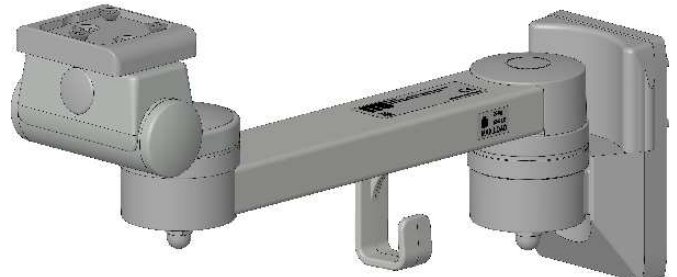

Assembly Instructions

for TS.6250.XXX

for TS.6251.XXX

for TS.6270.XXX

for TS.6271.XXX

all configurations compatible with:

- Philips-monitor MP20/30 (M8001A / M8002A)
- Philips-monitor MP40/50 (M8003A / M8004A)
- Philips-monitor MP60/70 (M8005A / M8007A)
- Philips G1/G5 (M1013A / M1019A) and monitor
- Philips-monitor MX400/450 (866060 / 866062)
- Philips-monitor MX500/550 (866064 / 866066)
- Philips-monitor MX600/700 (865242 / 865241)
- Philips-monitor MX800 (865240)