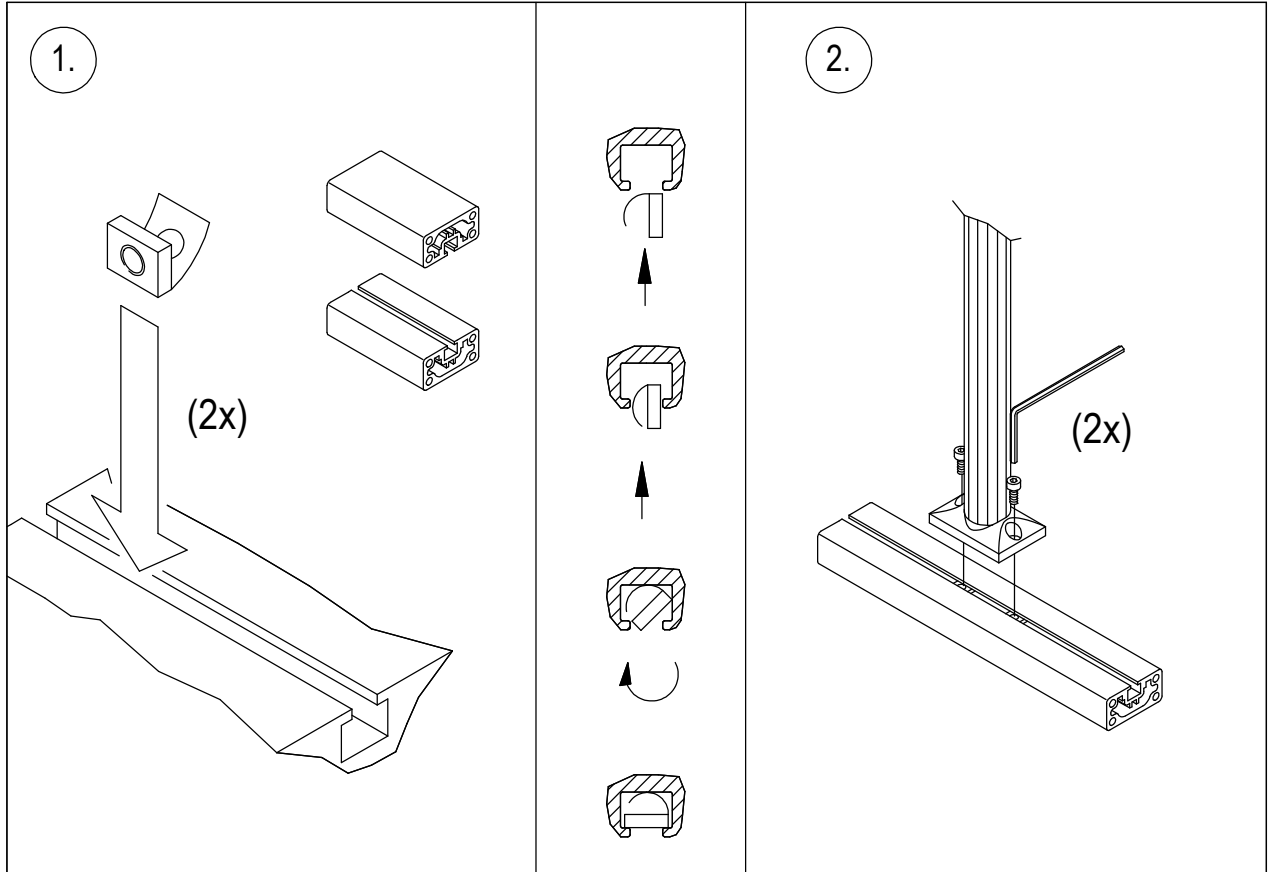

ITD GmbH
Sportplatzstraße 3 - 84381 Johanniskirchen • Germany
Tel. +49-89-61 44 25-0 • Fax +49-89-61 44 25-20
sales@itd-cart.com • www.itd-cart.com

MA.0215.799
005/ 22.01.2014