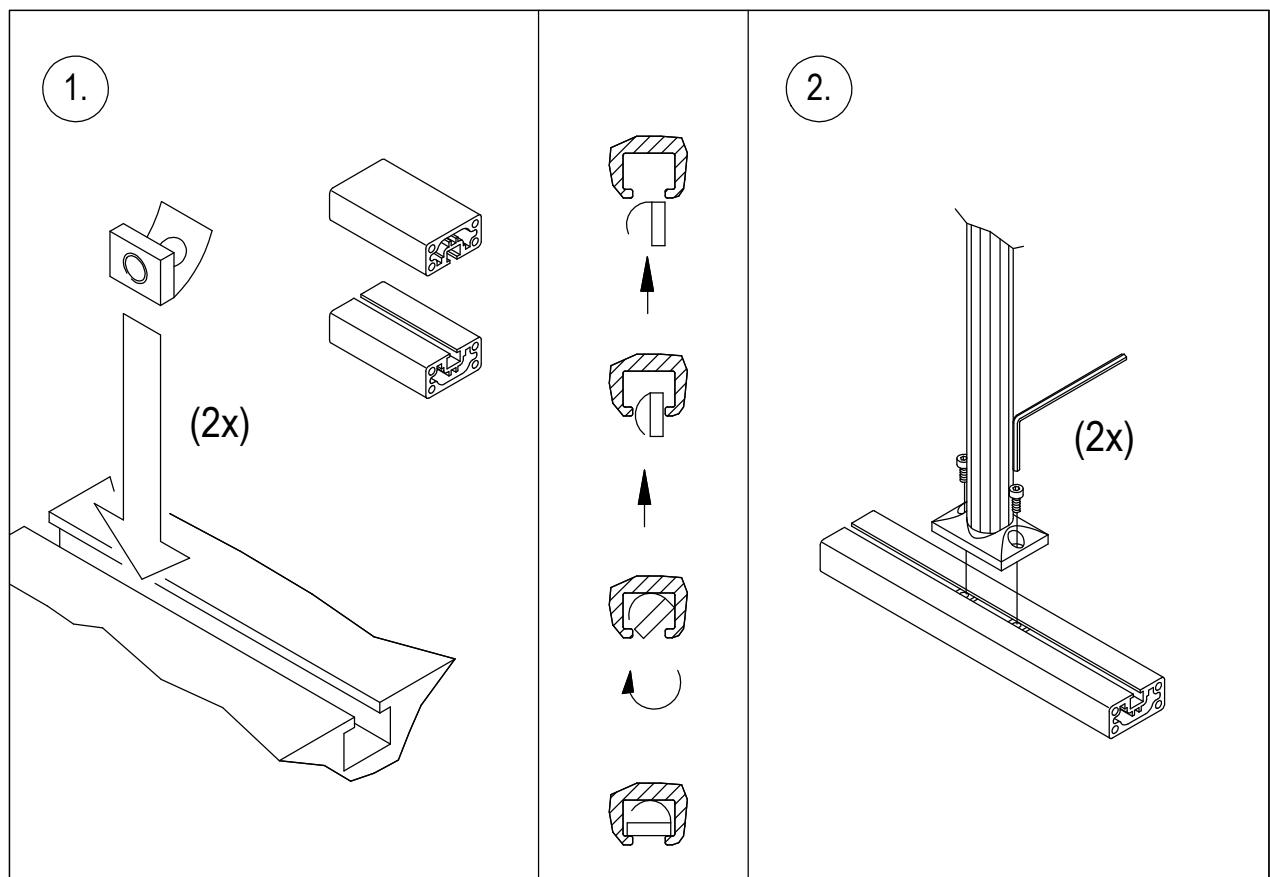

ITD GmbH
Sportplatzstraße 3 - 84281 Johanniskirchen • Germany
Tel. +49-89-61 44 25-0 • Fax +49-89-61 44 25-20
sales@itd-cart.com • www.itd-cart.com

MA.0216.799
005/ 22.01.2014