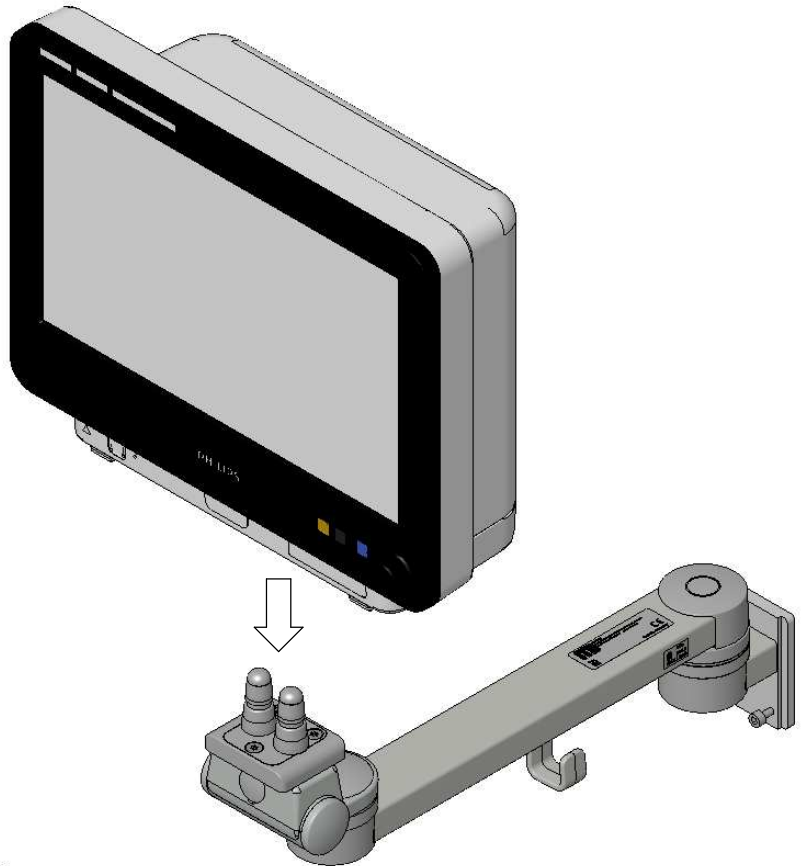

1.

2.

3.

4.

5.

ITD GmbH
Sportplatzstraße 3 - 84381 Johanniskirchen - Germany
Tel. +49-89-61 44 25-0 - Fax +49-89-61 44 25-20
sales@itd-cart.com - www.itd-cart.com

MA.0216.799
005/ 22.01.2014